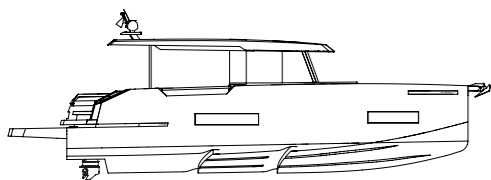

D50

C O U P É

The D50 Coupé is the latest model in the range, a design that exceeds all expectations in its length and re-invents the walkaround concept.

Based on the D50 Open, it maintains its impressive navigation performance with hidden outboards and the characteristic and generous spaces both on deck and inside. This new version with a slim superstructure further highlights its avant-garde architecture by offering its occupants a closed driving area for greater comfort on long journeys and allowing its central part to be opened with the retractable canvas roof.

Sporty, modern, spacious and convertible, that's the D50 Coupé.

El D50 Coupé es el último modelo de la gama, un diseño que supera todas las expectativas en su eslora y reinventa el concepto walkaround.

Basado en el D50 Open, mantiene sus impresionantes prestaciones de navegación con motores fueraborda ocultos y los característicos y generosos espacios tanto en cubierta como en el interior. Esta nueva versión con una estilizada superestructura resalta aún más su arquitectura vanguardista ofreciendo a sus ocupantes una zona de conducción cerrada para mayor confort en trayectos largos y permitiendo en su parte central abrirse con el techo retráctil de lona.

Deportivo, moderno, espacioso y cabrio, así es el D50 Coupé.