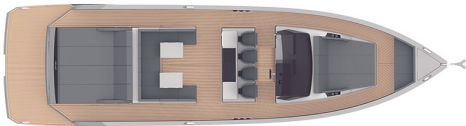

PERFORMANCE BOATS USA LLC

PERFORMANCE BOATS USA LLC
6700 WOODLANDS PARKWAY SUITE 230-177
THE WOODLANDS, TX 77382
UNITED STATES OF AMERICA

www.performance.com.mx
2025 DE ANTONIO D42 OPEN

de antonio
YACHTS

New Boat Information

Make: DE ANTONIO YACHTS Year: 2025
Model: D42 OPEN Length: 12.1 m
Hull Material: Fiberglass Beam: 3.99 m
Engine: Triple Mercury Verado V10 350 HP
Fuel: Gasoline
Hull color: White

Boat Features

Approval and Payment(s)

Owner Firm

Date